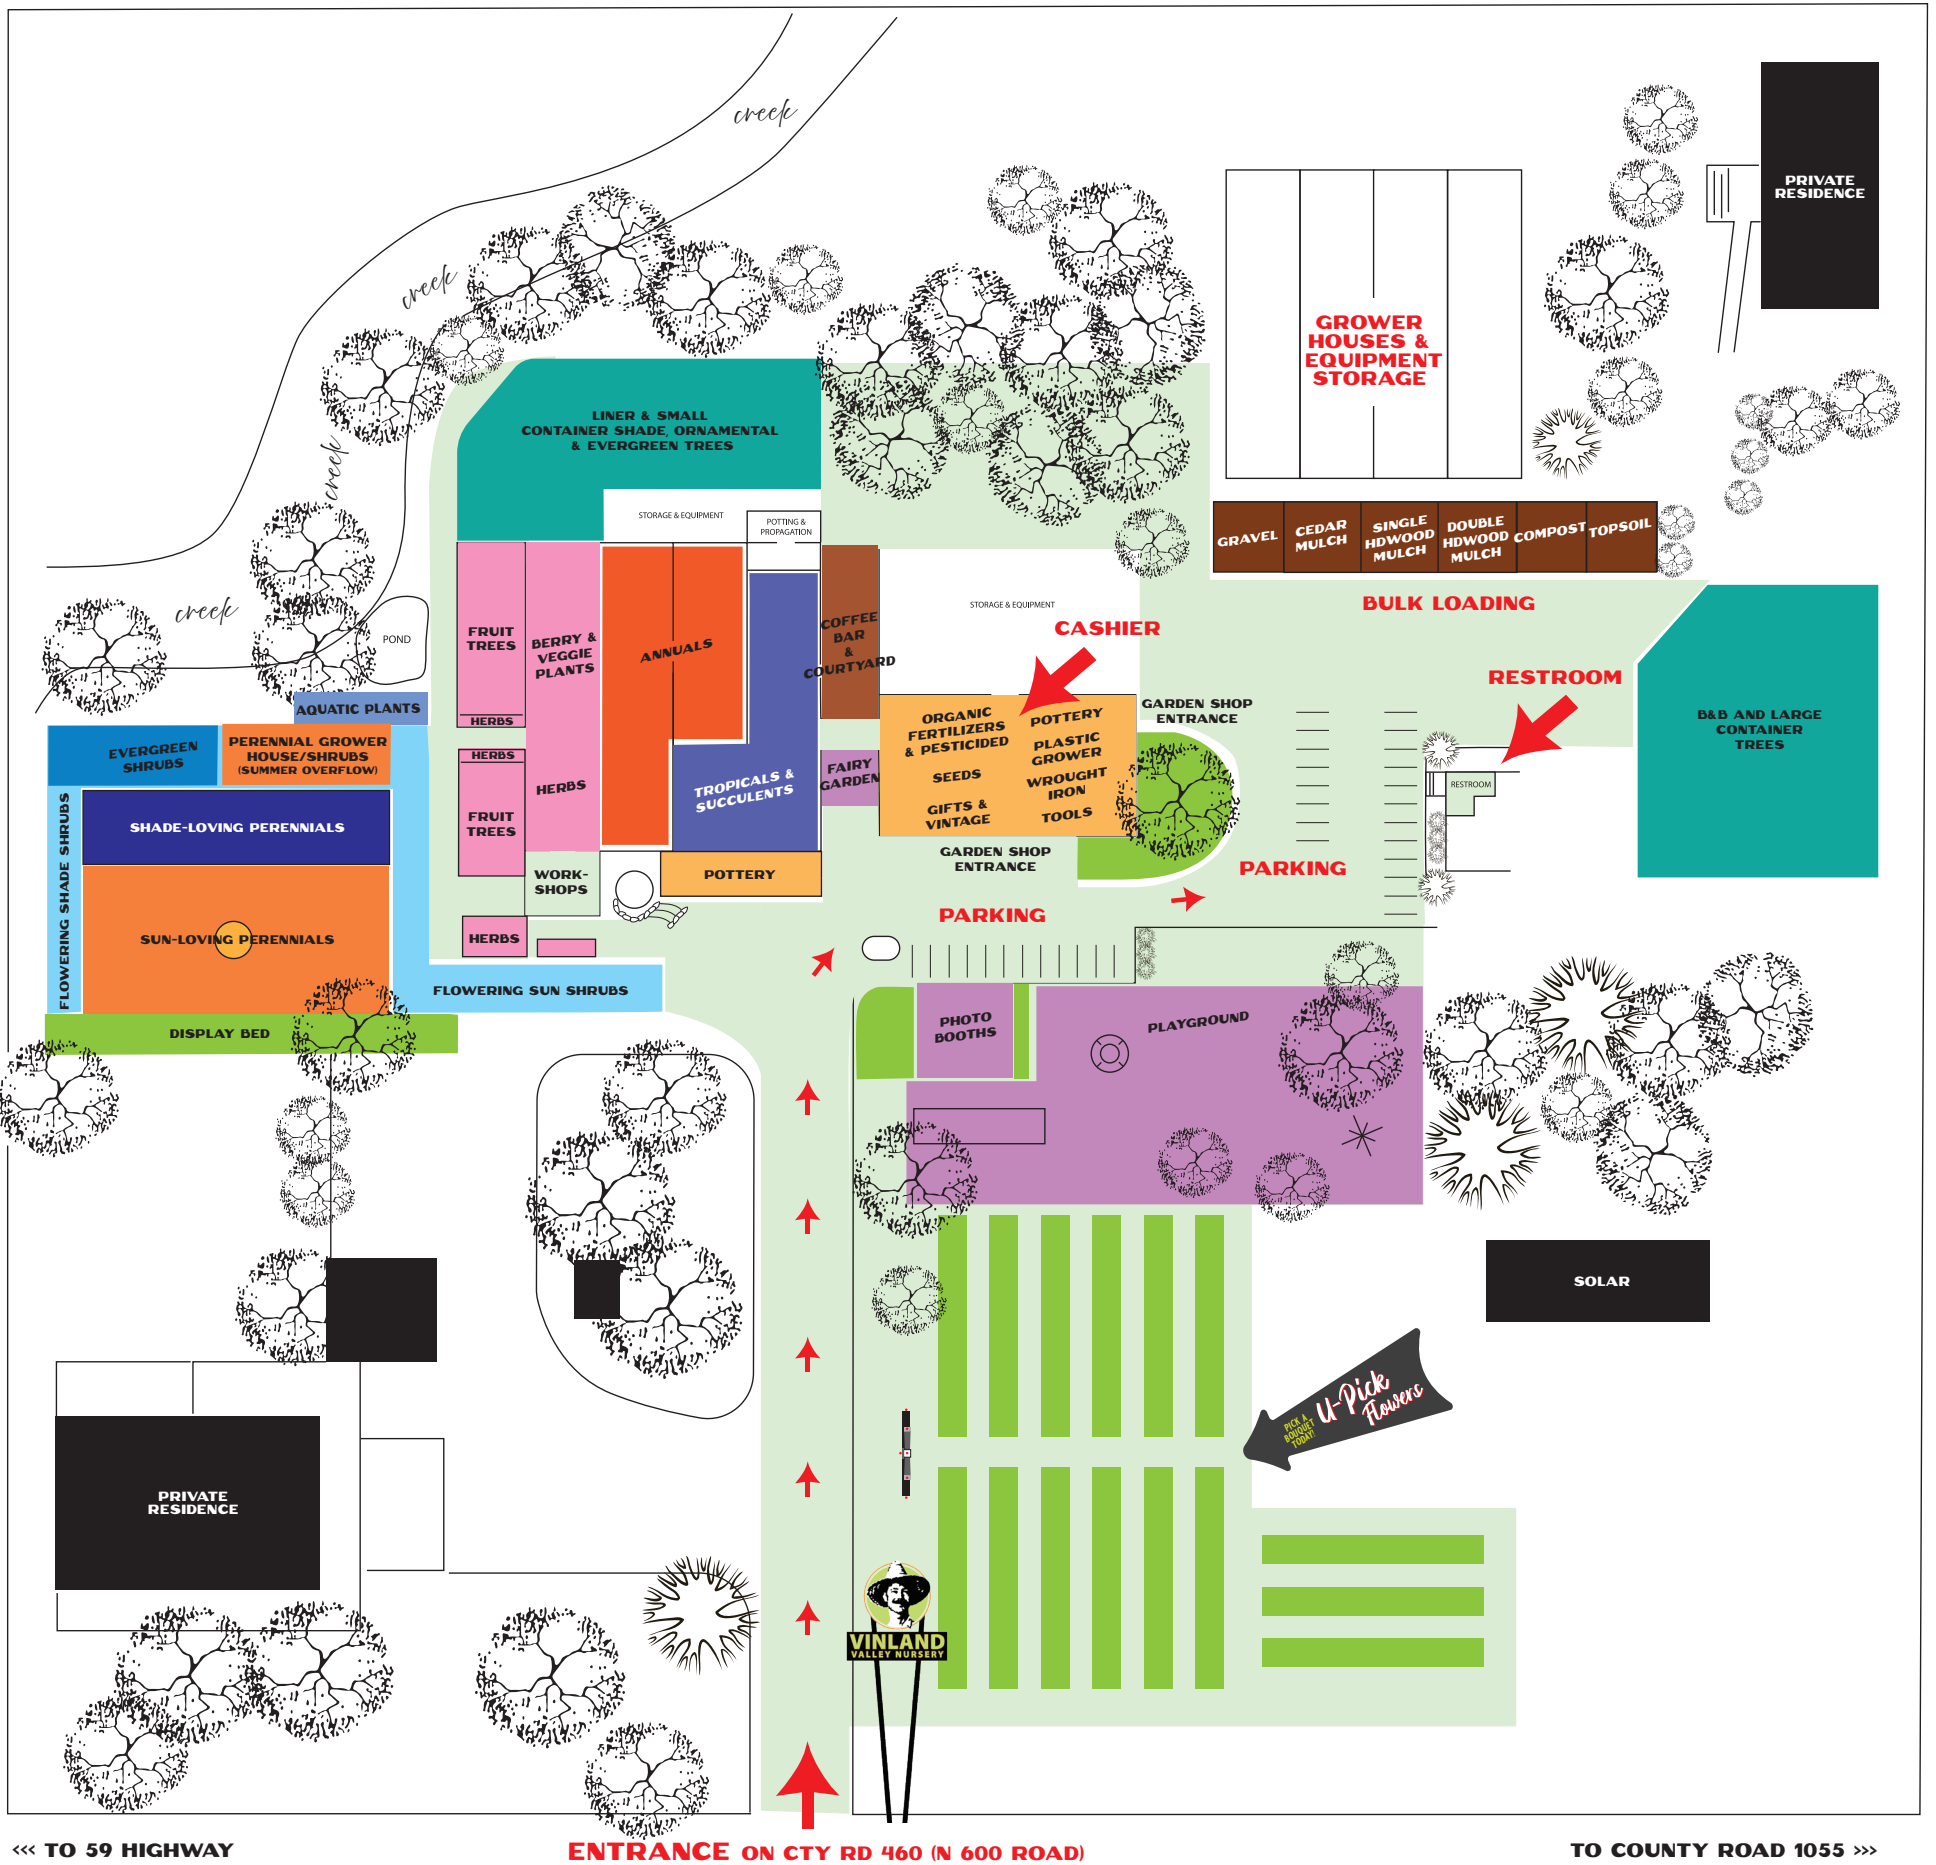

FIND WHAT YOU NEED!

<<< TO 59 HIGHWAY

ENTRANCE ON CTY RD 460 (N 600 ROAD)

TO COUNTY ROAD 1055 >>>

- TREES
- FLOWERING SHRUBS
- EVERGREEN SHRUBS
- SHADE PERENNIALS
- SUN PERENNIALS

- AQUATIC PLANTS
- FRUIT TREES
BERRIES & VEGGIES
HERBS
- ANNUALS
- TROPICALS & SUCCULENTS
- BULK MULCH, TOPSOILS
& COMPOST

- U-PICK FLOWER CUTTING
- POTTERY & GARDEN SHOP
- COFFEE BAR
- FAIRY GARDEN, PLAYGROUND
& PHOTO BOOTHS